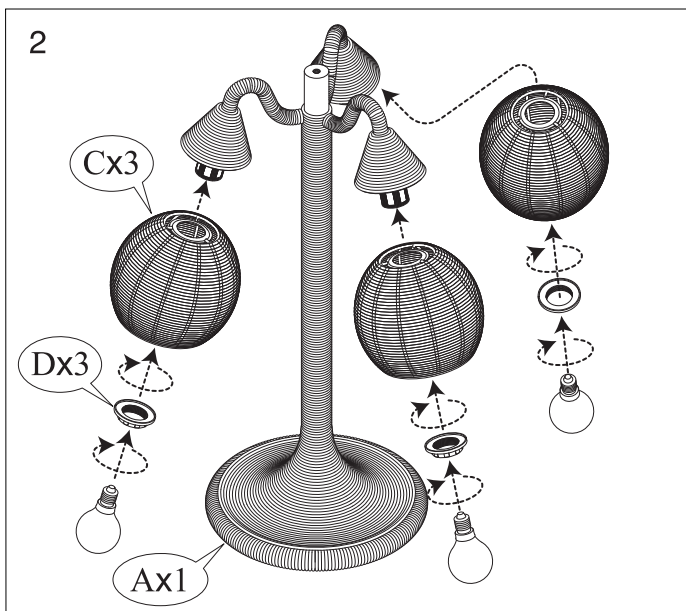

DUTCH BONE

ASSEMBLY INSTRUCTIONS

Please read the instructions carefully for correct and safe assembly.

Name product : Table Lamp Palm Tree
Article number : 1001736

1

A_{X1}

B_{X8}

C_{X3}

G_{X1}

D_{X3}

E_{X1}

F_{X16}

Not Included

**Thank you for
purchasing this
Dutchbone product.**

DUTCH BONE

ASSEMBLY INSTRUCTIONS

Please read the instructions carefully for correct and safe assembly.

Name product : Table Lamp Palm Tree
Article number : 1001736

**Thank you for
purchasing this
Dutchbone product.**

**DUTCH
BONE**

ASSEMBLY INSTRUCTIONS

Please read the instructions carefully for correct and safe assembly.

Name product : Table Lamp Palm Tree
Article number : 1001736

**Thank you for
purchasing this
Dutchbone product.**