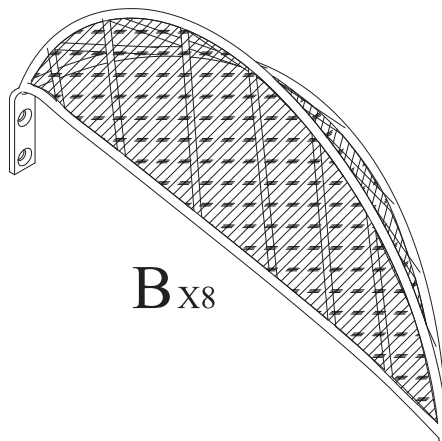

DUTCH BONE

ASSEMBLY INSTRUCTIONS

Please read the instructions carefully for correct and safe assembly.

Name product : Table Lamp Palm Tree
Article number : 1001736

1

A_{X1}

B_{X8}

C_{X3}

G_{X1}

D_{X3}

E_{X1}

F_{X16}

Not Included

**Thank you for
purchasing this
Dutchbone product.**

DUTCH BONE

ASSEMBLY INSTRUCTIONS

Please read the instructions carefully for correct and safe assembly.

Name product : Table Lamp Palm Tree
Article number : 1001736

**Thank you for
purchasing this
Dutchbone product.**

**DUTCH
BONE**

ASSEMBLY INSTRUCTIONS

Please read the instructions carefully for correct and safe assembly.

Name product : Table Lamp Palm Tree
Article number : 1001736

**Thank you for
purchasing this
Dutchbone product.**