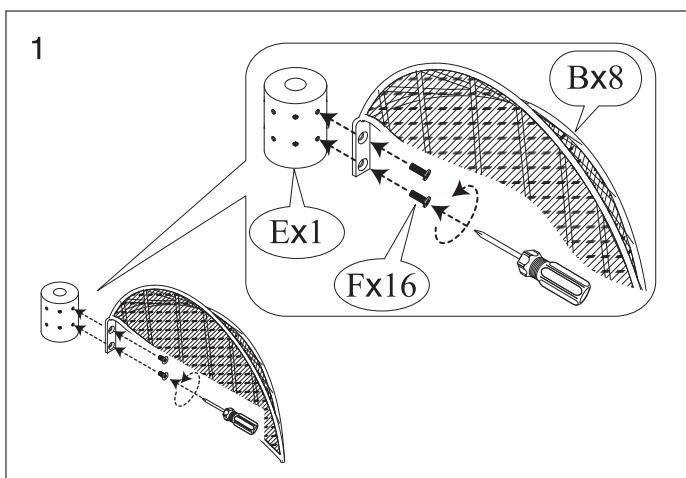

G_{X1}

D_{X3}

E_{X1}

F_{X16}

Not Included

**Thank you for
purchasing this
Dutchbone product.**

DUTCH BONE

ASSEMBLY INSTRUCTIONS

Please read the instructions carefully for correct and safe assembly.

Name product : Table Lamp Palm Tree
Article number : 1001736

**Thank you for
purchasing this
Dutchbone product.**

**DUTCH
BONE**

ASSEMBLY INSTRUCTIONS