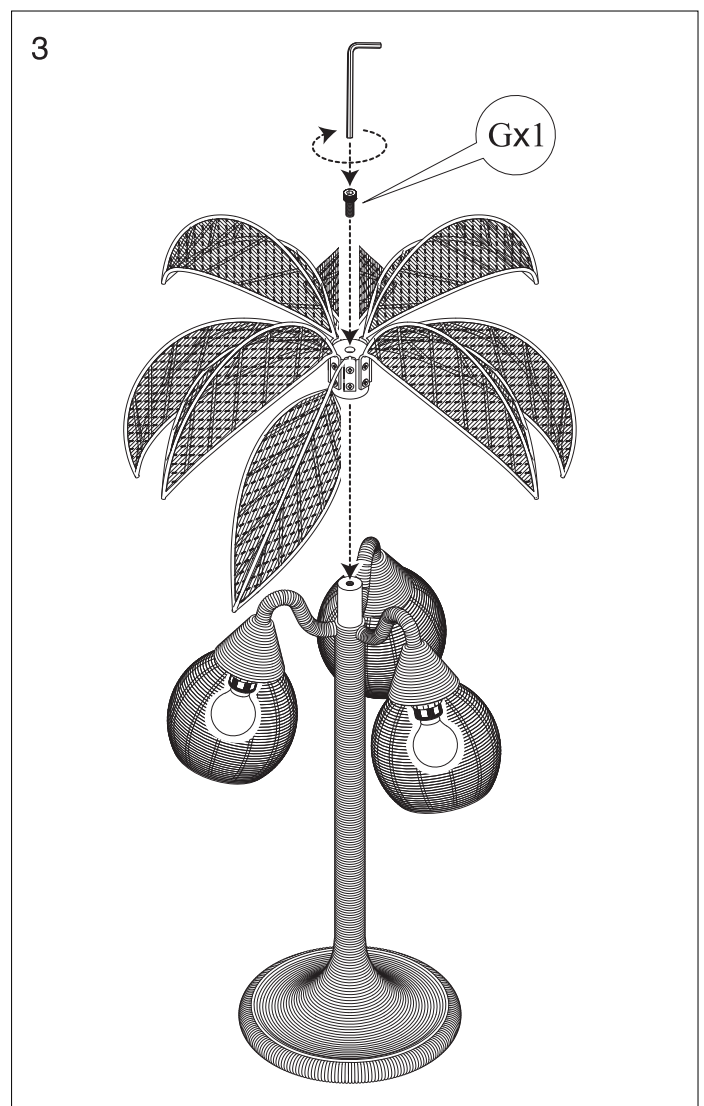

DUTCH BONE

ASSEMBLY INSTRUCTIONS

Please read the instructions carefully for correct and safe assembly.

Name product : Table Lamp Palm Tree
Article number : 1001736

1

A_{X1}

B_{X8}

C_{X3}

G_{X1}

D_{X3}

E_{X1}

F_{X16}

Not Included

**Thank you for
purchasing this
Dutchbone product.**

DUTCH BONE

ASSEMBLY INSTRUCTIONS

Please read the instructions carefully for correct and safe assembly.

Name product : Table Lamp Palm Tree
Article number : 1001736

**Thank you for
purchasing this
Dutchbone product.**

**DUTCH
BONE**

ASSEMBLY INSTRUCTIONS

Please read the instructions carefully for correct and safe assembly.

Name product : Table Lamp Palm Tree
Article number : 1001736

**Thank you for
purchasing this
Dutchbone product.**