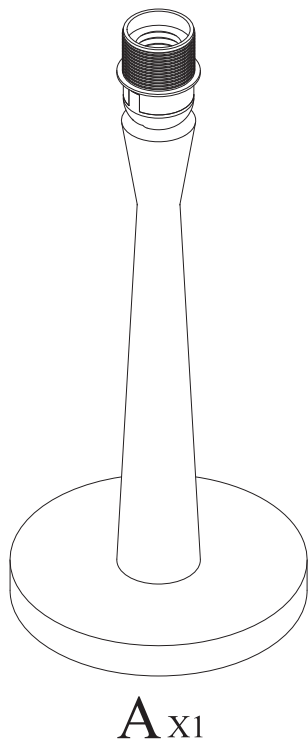

DUTCH BONE

ASSEMBLY INSTRUCTIONS

Please read the instructions carefully for correct and safe assembly.

Name product : Table Lamp Scallop
Article number : 1001743

1

**Thank you for
purchasing this
Dutchbone product.**

ASSEMBLY INSTRUCTIONS

Please read the instructions carefully for correct and safe assembly.

Name product : Table Lamp Scallop
Article number : 1001743

**Thank you for
purchasing this
Dutchbone product.**

**DUTCH
BONE**

ASSEMBLY INSTRUCTIONS

Please read the instructions carefully for correct and safe assembly.

Name product : Table Lamp Scallop
Article number : 1001743

**Thank you for
purchasing this
Dutchbone product.**