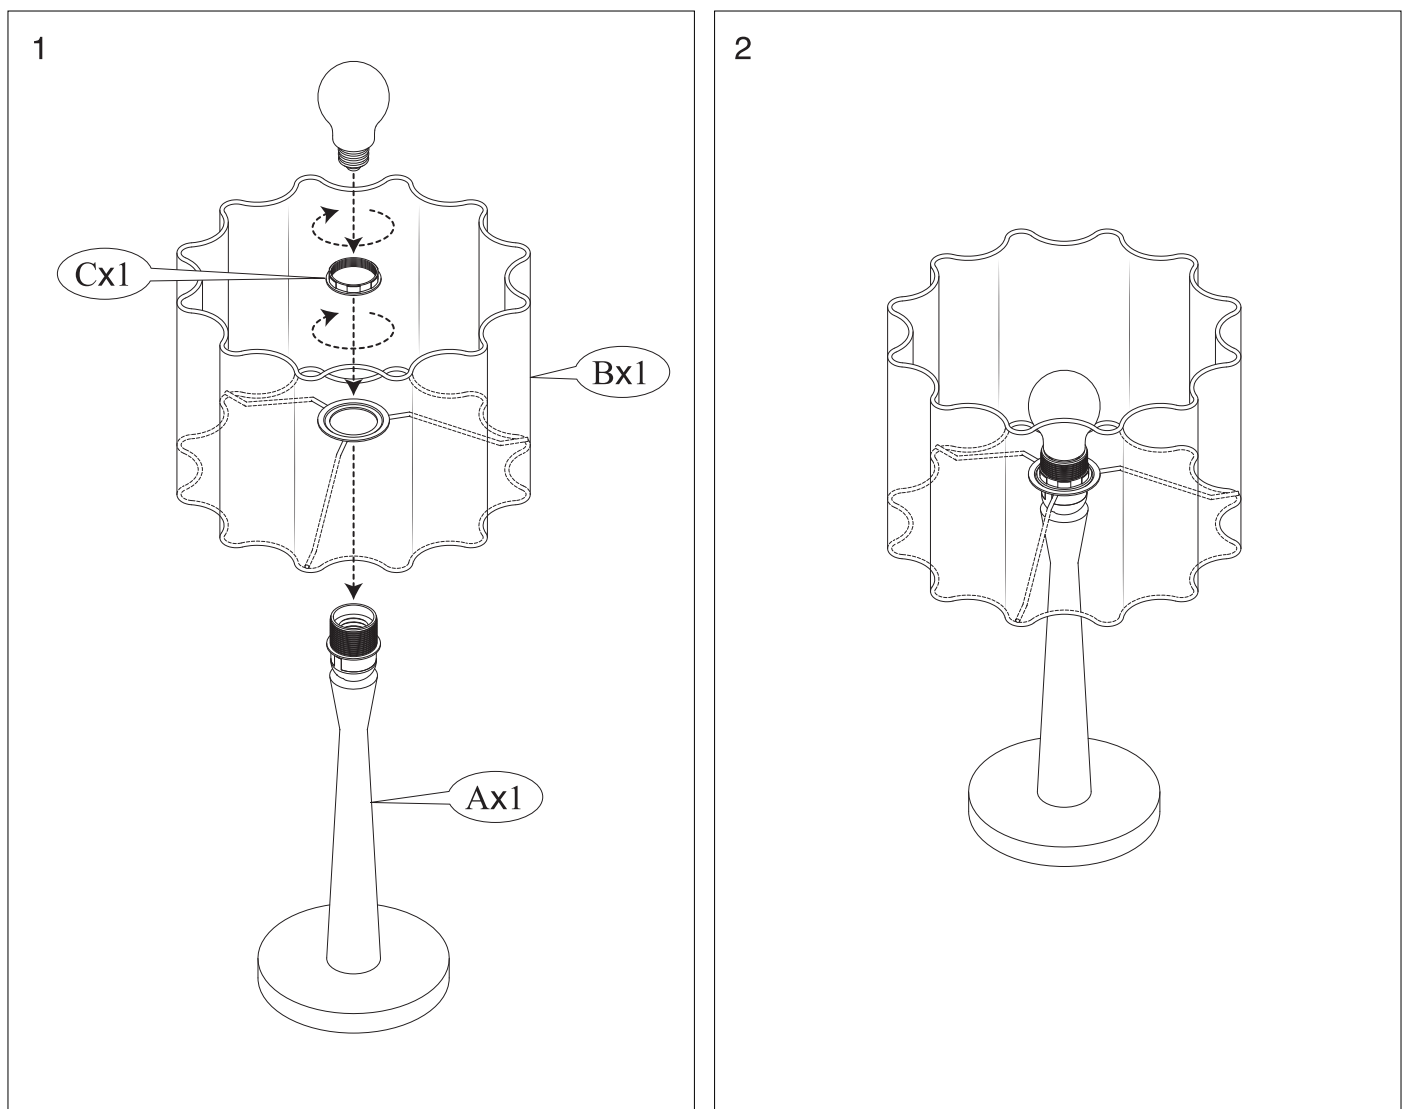

DUTCH BONE

ASSEMBLY INSTRUCTIONS

Please read the instructions carefully for correct and safe assembly.

Name product : Table Lamp Scallop
Article number : 1001743

1

**Thank you for
purchasing this
Dutchbone product.**

ASSEMBLY INSTRUCTIONS

Please read the instructions carefully for correct and safe assembly.

Name product : Table Lamp Scallop
Article number : 1001743

**Thank you for
purchasing this
Dutchbone product.**

**DUTCH
BONE**

ASSEMBLY INSTRUCTIONS

Please read the instructions carefully for correct and safe assembly.

Name product : Table Lamp Scallop
Article number : 1001743

**Thank you for
purchasing this
Dutchbone product.**