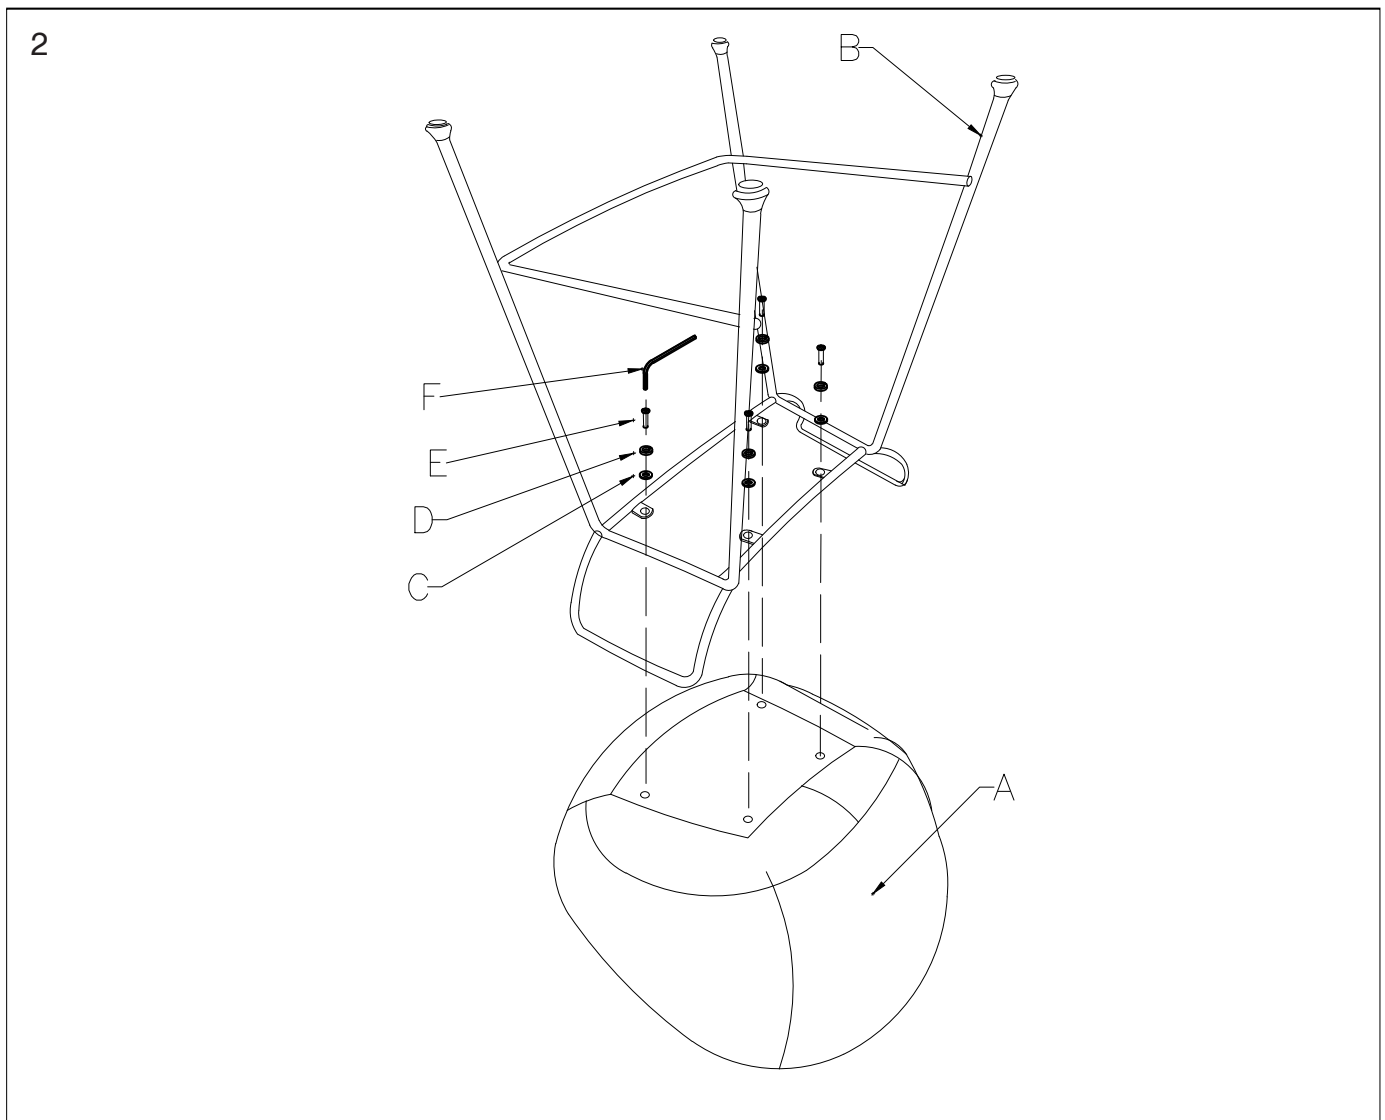

ASSEMBLY INSTRUCTIONS

Please read the instructions carefully for correct and safe assembly.

CAUTION : DO NOT TIGHTEN SCREWS COMPLETELY UNTIL ALL THE SCREWS ARE FIXED IN THE CORRECT POSITION

**Thank you for
purchasing this
Zuiver product.**