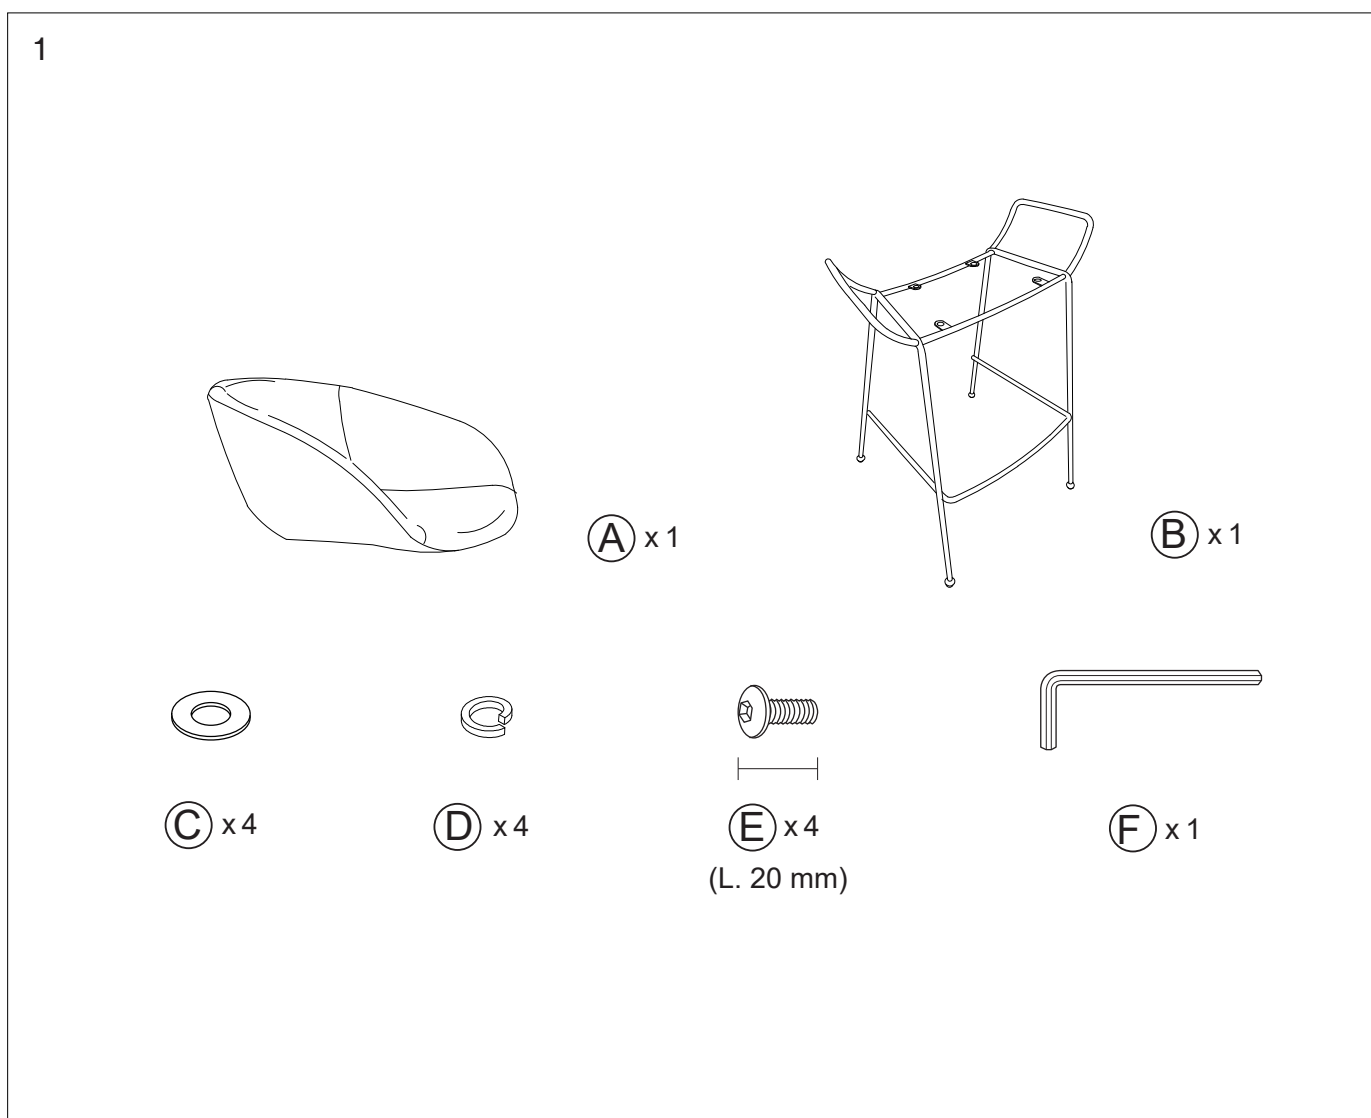

zuiver^o

Name product COUNTER STOOL FESTON
Article number 1001947 1001949

ASSEMBLY INSTRUCTIONS

Please read the instructions carefully for correct and safe assembly.

CAUTION : DO NOT TIGHTEN SCREWS COMPLETELY UNTIL ALL THE SCREWS ARE FIXED IN THE CORRECT POSITION

**Thank you for
purchasing this
Zuiver product.**

ASSEMBLY INSTRUCTIONS

Please read the instructions carefully for correct and safe assembly.

CAUTION : DO NOT TIGHTEN SCREWS COMPLETELY UNTIL ALL THE SCREWS ARE FIXED IN THE CORRECT POSITION